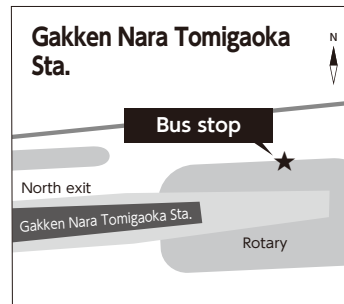

Friday, October 6

From Hosono Sta.	Time	To KICK・ATR^{※1}		From Gakken Nara Tomigaoka Sta.	Time	To Keihanna Plaza^{※1}・KICK		From Keihanna Plaza	Time	To KICK・Hosono Sta.		From ATR	Time	To Gakken Nara Tomigaoka Sta.		From KICK	Time	To ATR^{※1}・Gakken Nara Tomigaoka Sta.		From KICK	Time	To Hosono Sta.					
	8		30 50		8		30		8		45		8		50		8		45		8		50				
	9	10	30 50		9	5	25 45		9		20 40		9	10	30 50		9	5	25 45		9		25 45				
	10	10	30 50		10	5	25 45		10	00	20 40		10	10	30 50		10	5	25 45		10	5	25 45				
	11	10	30 50		11	5	25 45		11	00	20 40		11	10	30 50		11	5	25 45		11	5	25 45				
	12	10	30 50		12	5	25 45		12	00	20 40		12	10	30 50		12	5	25 45		12	5	25 45				
	13	10	30 50		13	5	25 45		13	00	20 40		13	10	30 50		13	5	25 45		13	5	25 45				
	14	10	30 50		14	5	25 45		14	00	20 40		14	10	30 50		14	5	25 45		14	5	25 45				
	15	10	30 50		15	5	25 45		15	00	20 40		15	10	30 50		15	5	25 45		15	5	25 45				
	16	10	30 50		16	5	25 45		16	00	20 40		16	10	30 50		16	5	25 45		16	5	25 45				
	17	10	30 50		17	5	25 45		17	00	20 40		17	10	30 50		17	5	25 45		17	5	25 45				
	18	10			18	5	25 45		18	00	20 40		18	10	30		18	5	25		18	5	25 45				
					19				19	00			19				19	5			19	5					

Free shuttle bus Bus stops

※1: ATR bus stop (bus bound for Hosono Sta.) and Keihanna Plaza bus stop (bus bound for Gakken Nara Tomigaoka Sta.) are the closest bus stops to ATR and Keihanna Plaza.

※2: These shuttle buses are free (fares paid by the Organizer).