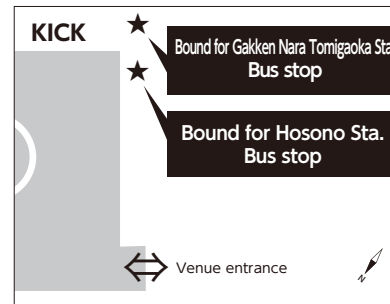

Friday, October 6

From Hosono Sta.	Time	To KICK・ATR^{※1}		From Gakken Nara Tomigaoka Sta.	Time	To Keihanna Plaza^{※1}・KICK		From Keihanna Plaza	Time	To KICK・Hosono Sta.		From ATR	Time	To Gakken Nara Tomigaoka Sta.		From KICK	Time	To ATR^{※1}・Gakken Nara Tomigaoka Sta.		From KICK	Time	To Hosono Sta.					
	8		30 50		8		30		8		45		8		50		8		45		8		50				
	9	10	30 50		9	5	25 45		9		20 40		9	10	30 50		9	5	25 45		9		25 45				
	10	10	30 50		10	5	25 45		10	00	20 40		10	10	30 50		10	5	25 45		10	5	25 45				
	11	10	30 50		11	5	25 45		11	00	20 40		11	10	30 50		11	5	25 45		11	5	25 45				
	12	10	30 50		12	5	25 45		12	00	20 40		12	10	30 50		12	5	25 45		12	5	25 45				
	13	10	30 50		13	5	25 45		13	00	20 40		13	10	30 50		13	5	25 45		13	5	25 45				
	14	10	30 50		14	5	25 45		14	00	20 40		14	10	30 50		14	5	25 45		14	5	25 45				
	15	10	30 50		15	5	25 45		15	00	20 40		15	10	30 50		15	5	25 45		15	5	25 45				
	16	10	30 50		16	5	25 45		16	00	20 40		16	10	30 50		16	5	25 45		16	5	25 45				
	17	10	30 50		17	5	25 45		17	00	20 40		17	10	30 50		17	5	25 45		17	5	25 45				
	18	10			18	5	25 45		18	00	20 40		18	10	30		18	5	25		18	5	25 45				
					19				19	00			19				19	5			19	5					

Free shuttle bus Bus stops

※1: ATR bus stop (bus bound for Hosono Sta.) and Keihanna Plaza bus stop (bus bound for Gakken Nara Tomigaoka Sta.) are the closest bus stops to ATR and Keihanna Plaza.

※2: These shuttle buses are free (fares paid by the Organizer).