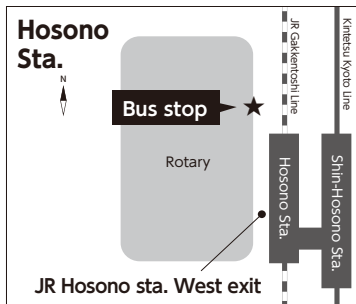

Friday, October 6

From Hosono Sta.	Time	To KICK・ATR^{※1}		From Gakken Nara Tomigaoka Sta.	Time	To Keihanna Plaza^{※1}・KICK		From Keihanna Plaza	Time	To KICK・Hosono Sta.		From ATR	Time	To Gakken Nara Tomigaoka Sta.		From KICK	Time	To ATR^{※1}・Gakken Nara Tomigaoka Sta.		From KICK	Time	To Hosono Sta.					
	8		30 50		8		30		8		45		8		50		8		45		8		50				
	9	10	30 50		9	5	25 45		9		20 40		9	10	30 50		9	5	25 45		9		25 45				
	10	10	30 50		10	5	25 45		10	00	20 40		10	10	30 50		10	5	25 45		10	5	25 45				
	11	10	30 50		11	5	25 45		11	00	20 40		11	10	30 50		11	5	25 45		11	5	25 45				
	12	10	30 50		12	5	25 45		12	00	20 40		12	10	30 50		12	5	25 45		12	5	25 45				
	13	10	30 50		13	5	25 45		13	00	20 40		13	10	30 50		13	5	25 45		13	5	25 45				
	14	10	30 50		14	5	25 45		14	00	20 40		14	10	30 50		14	5	25 45		14	5	25 45				
	15	10	30 50		15	5	25 45		15	00	20 40		15	10	30 50		15	5	25 45		15	5	25 45				
	16	10	30 50		16	5	25 45		16	00	20 40		16	10	30 50		16	5	25 45		16	5	25 45				
	17	10	30 50		17	5	25 45		17	00	20 40		17	10	30 50		17	5	25 45		17	5	25 45				
	18	10			18	5	25 45		18	00	20 40		18	10	30		18	5	25		18	5	25 45				
					19				19	00			19				19	5			19	5					

Free shuttle bus Bus stops

※1: ATR bus stop (bus bound for Hosono Sta.) and Keihanna Plaza bus stop (bus bound for Gakken Nara Tomigaoka Sta.) are the closest bus stops to ATR and Keihanna Plaza.

※2: These shuttle buses are free (fares paid by the Organizer).